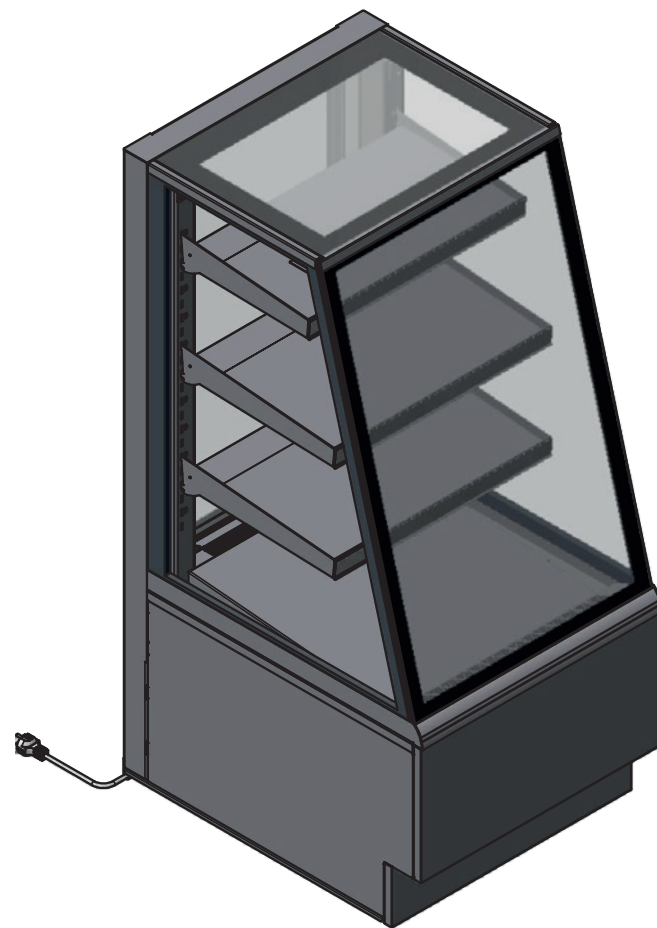

Properties:

- ◆ temperature range +20/+80°C
- ◆ uniform air circulation ensured by tangential fans
- ◆ equipped with a water drawer to ensure sufficient humidity of the exhibition area
- ◆ Eliwel control unit
- ◆ LED lighting of each shelf
- ◆ double tempered glass with print
- ◆ tilting front glass for easier cleaning
- ◆ self-service version is either equipped by doors for loading the counter form back side (length 60 cm one hinged door, length 90 cm with 2 sliding doors) or it can be produced as dense back (wall unit with no doors from back side)

Verze / Versions

Rozměry / Dimensions

Šikmá skla / Slanted glass

Hranatá skla / Square glass

Oblá skla / Curved glass

OPERA 600

OPERA | jedna základna...tolik možností | one base so many options

OPERA 600 Bake-off

OPERA 600 Bake-off

Délka / Length (mm)	600
Šířka / Width (mm)	750
Výška / Height (mm)	1360
Výstavní plocha / Display area (m ²)	0,67
Rozměry police 1 mm / Shelf dimensions 1 mm	305 x 530
Rozměry police 2 mm / Shelf dimensions 2 mm	370 x 530
Rozměry police 3 mm / Shelf dimensions 3 mm	420 x 530
Rozměry výstavní deska / Display board dimensions (mm)	510 x 520
Hrubá váha / Brutto weight (Kg)	179
Čistá váha / Netto weight (Kg)	159
Teplota / Temperature (°C)	+2/+6
El. příkon / El. power (W)	620
Napětí / Voltage (V/Hz)	240/50
Spotřeba / Consumption (kWh/24h)	6,74
Typ chlazení / Cooling type	ventilated
Chladivo / Cooling gas	